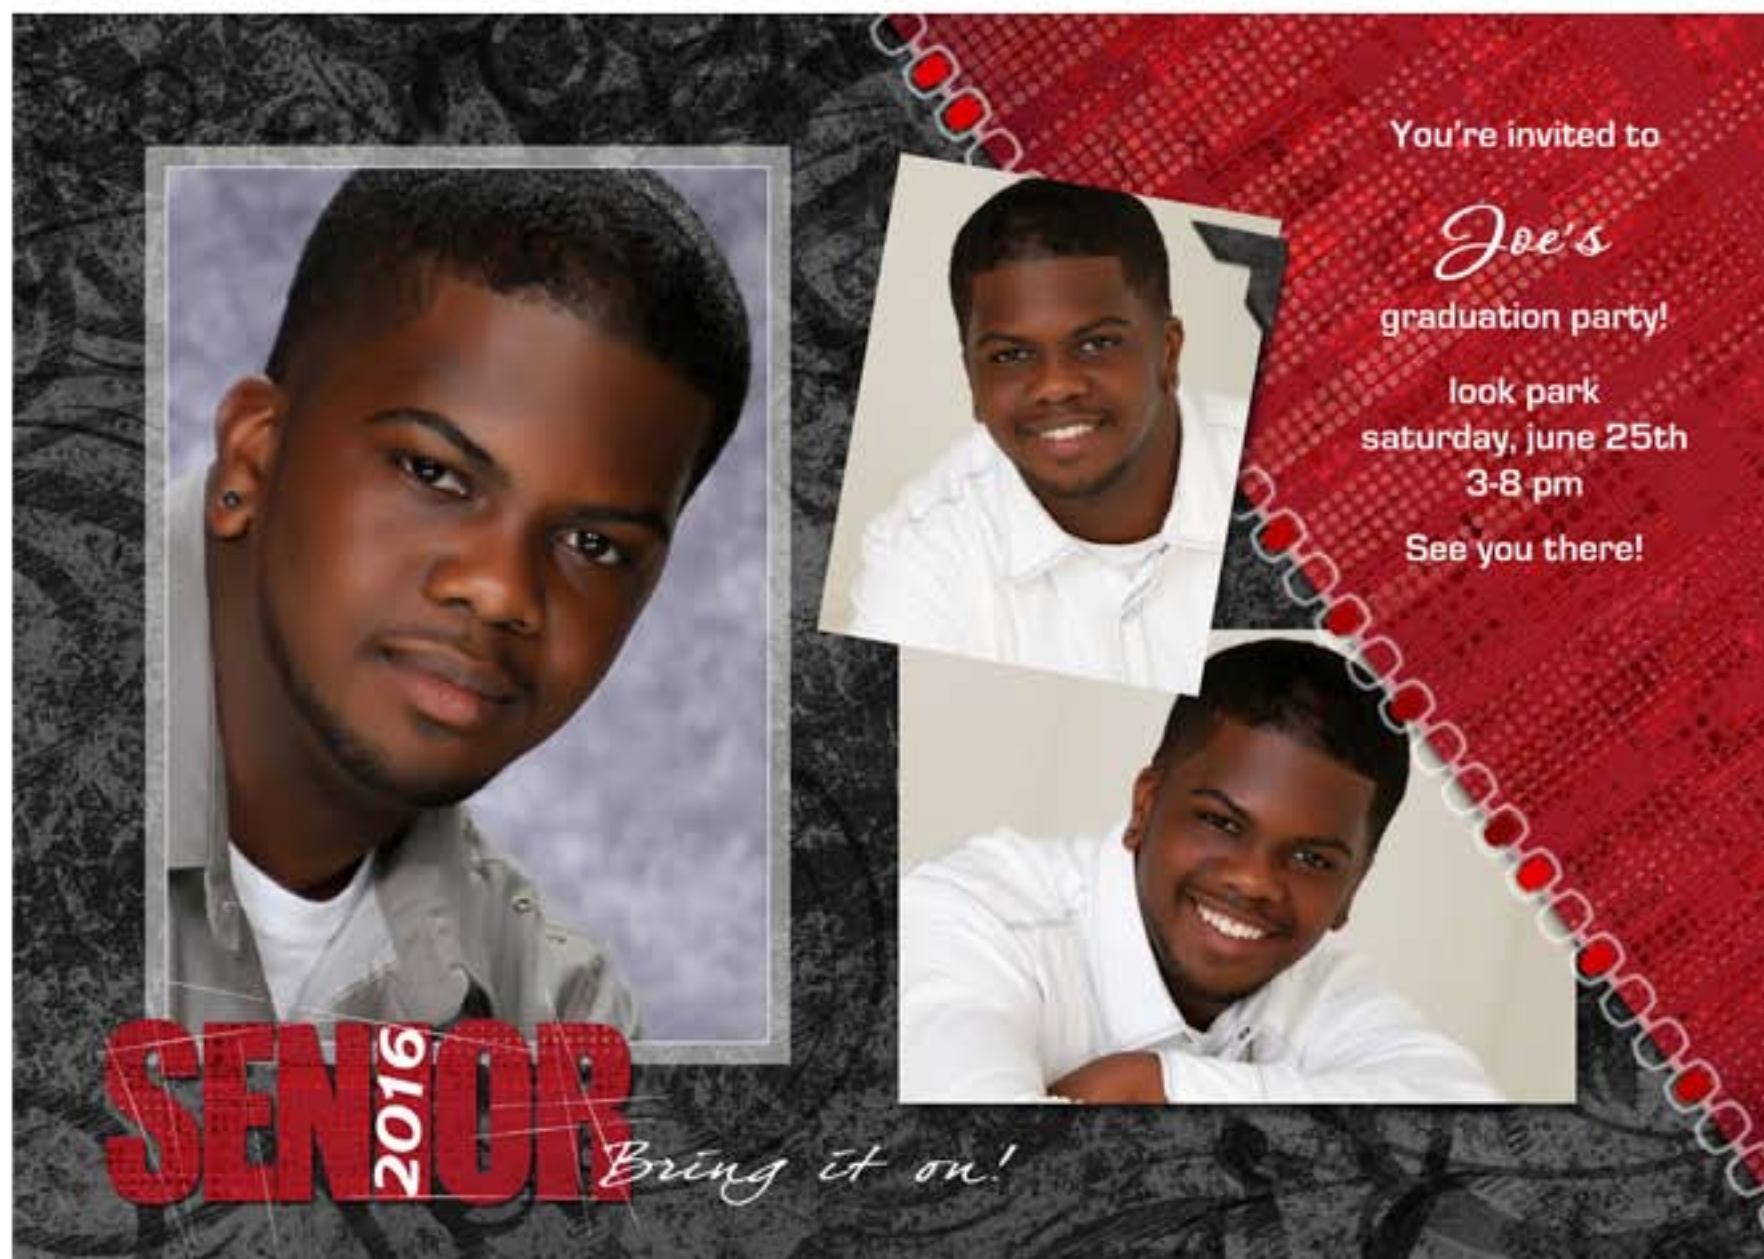

Red Sporty

Vol 6

Card Style B

5x7 folded
(10X7 two sides)
up to 5 photos

Front

Back

Inside